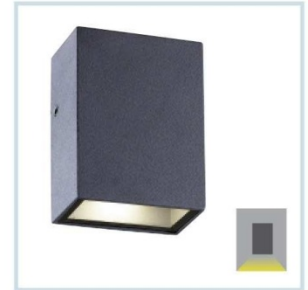

Elite Series

HYBEC[®]

lighting the future

LED SURFACE WALL LIGHT (IP54)

HLO-5463 (12W)
Size : 207x114x79mm

HLO-5470 (6W)
Size : 160x200x45mm

HLO-5474 (9W)
Size : 259x84mm

Shakeel Ahmed
9500 004769

HAVELLS

EGLO
my light | my style

Jaquar
LIGHTING

LED SURFACE WALL LIGHT (IP54)

HLO-5351 (1W)
Size : 74x74x52mm

HLO-5352 (2x1W)
Size : 74x74x52mm

HLO-5353 (2x1W)
Size : Ø100x88mm

HLO-5354 (4x1W)
Size : 100x100x52mm

HLO-5355 (4x1W)
Size : Ø100x52mm

HLO-5356 (4x3W)
Size : 74x74x52mm

HLO-5357 (4x3W)
Size : 74x74x52mm

HLO-5358 (3W)
Size : 88x65x40mm

HLO-5359 (2x3W)
Size : 125x43x90mm

HLO-5361 (1W)
Size : 80x75x66mm

HLO-5362 (2x1W)
Size : 80x141x66mm