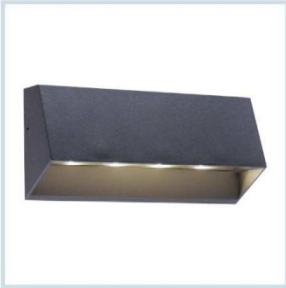

HLO-5391 (7W)
Size : 95x62x82mm

HLO-5392 (2x7W)
Size : 145x62x82mm

HLO-5394 (7W)
Size : 120x120x58mm

HLO-5395 (2x7W)
Size : 120x240x64mm

HLO-5397 (3W)
Size : 140x63x195mm

LED SURFACE WALL LIGHT (IP54)

HLO-5553 (4W)
Size : 220x100x60mm

HLO-5556 (3W)
Size : 95x68x32mm

HLO-5557 (2x1W)
Size : 95x100x32mm

HLO-5559 (6W)
Size : Ø130x68mm

HLO-5560 (5W)
Size : Ø180x60mm

HLO-5562 (3W)
Size : 166x173x60mm

LED GARDEN SPIKE LIGHT (IP65)

HLO-5901 (3W)
Size : Ø97x80x320mm