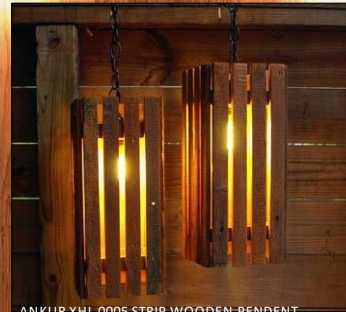

ANKUR XHL 0005 STRIP WOODEN PENDENT